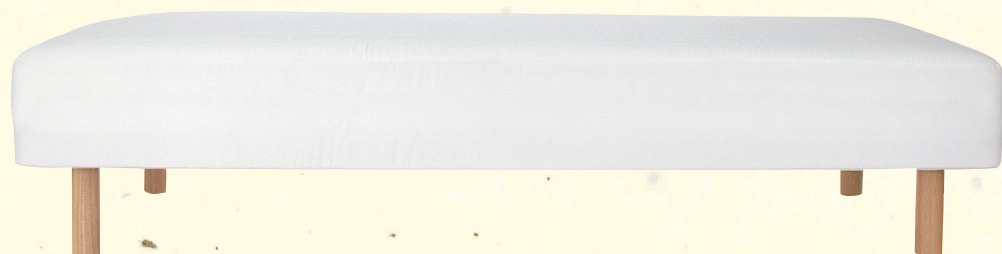

Acacia
Known for its unique and beautiful acacia wood grain.

10% OFF

(U.P. RM14.90 - RM229)

All promotions end on 15 September 2016 or while stocks last.