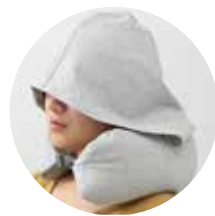

Bags can be folded and kept inside the pouch

Stationery

2017 Scheduler & Calendar
10% OFF
(U.P. RM12.90 – 52.90)

Household 10% OFF

Neck Cushion
(U.P. RM89.90 – RM149.00)

Take relaxation with you.

New!

Hanging Storage Pocket
(U.P. RM89.90 – RM169.00)

Ways to use your Neck Cushion

Support the neck

Support the head

Support the side of the face

Support the face when lying face down

As a cushion

As a foot rest

Paraglider Assorted Case
(U.P. RM29.90 – RM54.90)