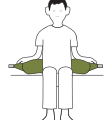

Bags can be folded and kept inside the pouch

Stationery

2017 Scheduler & Calendar
10% OFF
(U.P. RM12.90 – 52.90)

Household 10% OFF

Neck Cushion
(U.P. RM89.90 – RM149.00)

Take relaxation with you.

New!

Hanging Storage Pocket
(U.P. RM89.90 – RM169.00)

Ways to use your Neck Cushion

Support the neck

Support the head

Support the side of the face

Support the face when lying face down

As a cushion

As a foot rest

Paraglider Assorted Case
(U.P. RM29.90 – RM54.90)

Electronics

Tag Tool
10% OFF
(U.P. RM13.90 – RM59.90)

Breathable Seat Cushion
(U.P. RM99.90)

Hang one of the 8 different functions on your bag and use as needed along your trip.

Lounge Sofa & Cover
(U.P. RM359 – RM2499)