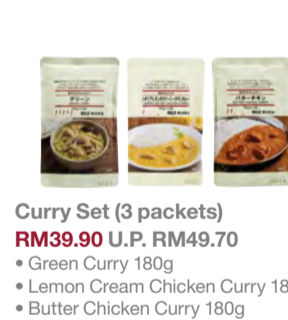

Celebrate In Style

1. Gusset Case Set (Gray) S / M **RM63.90 U.P. RM75.80**
2. Passport Case & Stationery Set **RM92.90 U.P. RM102.60**
  - Passport Case With Pocket
  - Recycled Paper Passport Memo Navy 24S
  - Gel Ink Ballpoint Pen 0.5mm Blue
  - Planting Tree Paper Memo Block 40S
3. 2018 Scheduler Set (Red) **RM52.90 U.P. RM60.70**

ALL YOU WISH FOR

Festive Getaways

Bags Full of Treats

A Very Merry Gathering

Home's Where Christmas Is

Personalized Gift Wrap

- Message Cards, Hemp String 100m, Red and Blue Traditional Pattern Masking Tapes, Crafts Bags **RM4.90 - RM16.90**
- Gift Boxes for Every Purpose Gift Boxes in Assorted Sizes Sliding Gift Boxes **RM9.90 - RM12.90** **RM3.90 - RM7.90**

www.muji.com/my
www.facebook.com/mujimaysia
www.instagram.com/mujimjy