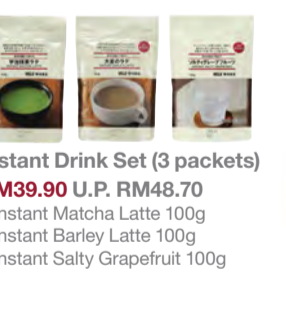

Celebrate In Style

1. Gusset Case Set (Gray) S / M **RM63.90 U.P. RM75.80**
2. Passport Case & Stationery Set **RM92.90 U.P. RM102.60**
  - Passport Case With Pocket
  - Recycled Paper Passport Memo Navy 24S
  - Gel Ink Ballpoint Pen 0.5mm Blue
  - Planting Tree Paper Memo Block 40S
3. 2018 Scheduler Set (Red) **RM52.90 U.P. RM60.70**

ALL YOU WISH FOR

Festive Getaways

Bags Full of Treats

A Very Merry Gathering

Home's Where Christmas Is

Personalized Gift Wrap

- Message Cards, Hemp String 100m, Red and Blue Traditional Pattern Masking Tapes, Crafts Bags **RM4.90 - RM16.90**
- Gift Boxes for Every Purpose Gift Boxes in Assorted Sizes Sliding Gift Boxes **RM9.90 - RM12.90** **RM3.90 - RM7.90**

www.muji.com/my
www.facebook.com/mujimaysia
www.instagram.com/mujimjy