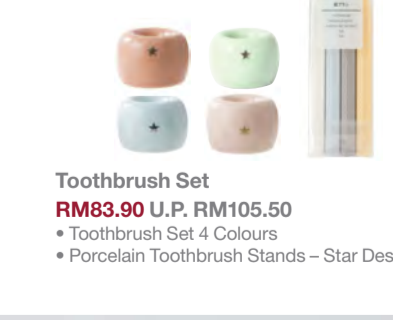

Home's Where Christmas Is