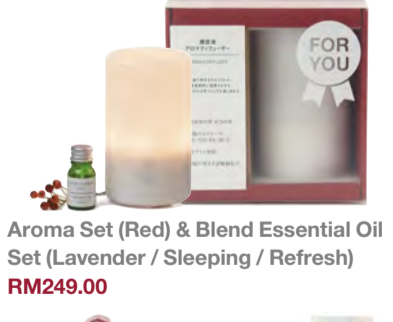

Home's Where Christmas Is