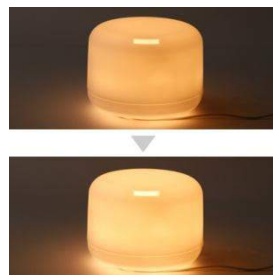

Equipped with 12 LED Lights, and has a 2 stage brightness adjustment.