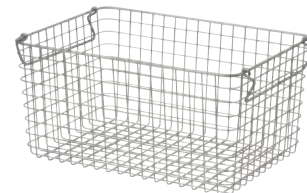

No. 4
14.6"W x 10.3"D x 7.1"H