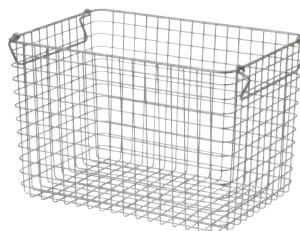

No. 1  
10.1"W x 10.3"D x 4.8"H

**\$24.90**

4547315117031

No. 2  
14.6"W x 10.3"D x 3.2"H

**\$29.90**

4547315117048

No. 3  
14.6"W x 10.3"D x 4.8"H

**\$34.90**

4547315117055

No. 4  
14.6"W x 10.3"D x 7.1"H

**\$39.90**

4547315117062

No. 5  
14.5"W x 10.2"D x 10.2"H

**\$44.90**

4547315117079

# Cotton Linen Polyester Soft Boxes

Coated on the inside, these fabric boxes can be folding into a compact size. The boxes are made based on MUJI's original sizing standard which makes them easier to use with shelves.