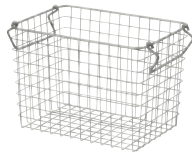

Stainless Steel Wire Baskets

MUJI's wire baskets make good use of sturdy stainless steel. The handles make the baskets easy to carry and are able to fold inwards, which make the baskets neater and easy to stack.

No. 1
10.1"W x 10.3"D x 4.8"H