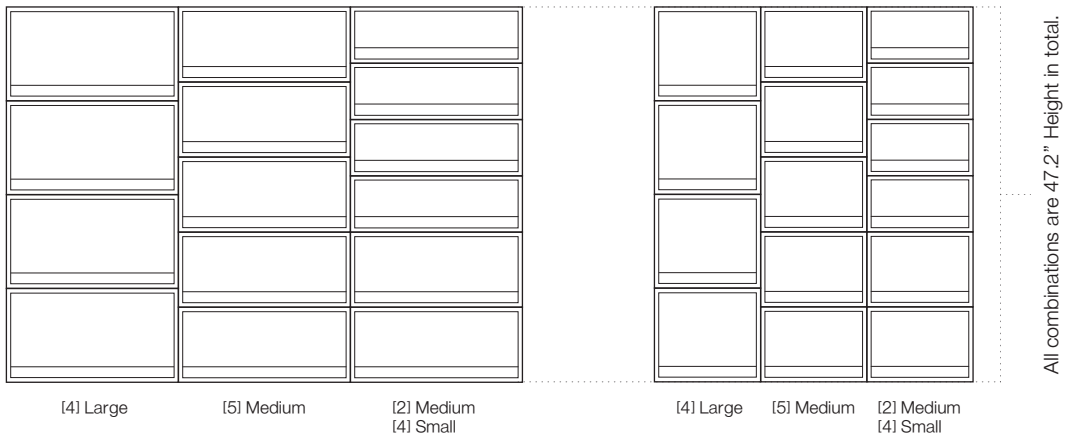

**Drawer Type**

**Wide Drawer Type**

**Closet Type**

**[21.7"W] Wide Drawer Type**

**[13.4"W] Closet Type**

This diagram shows different storage units with the same depth. Our polypropylene storage is great for customizing into different spaces that fits your needs. Units with the same width and depth can stack together into varying heights.