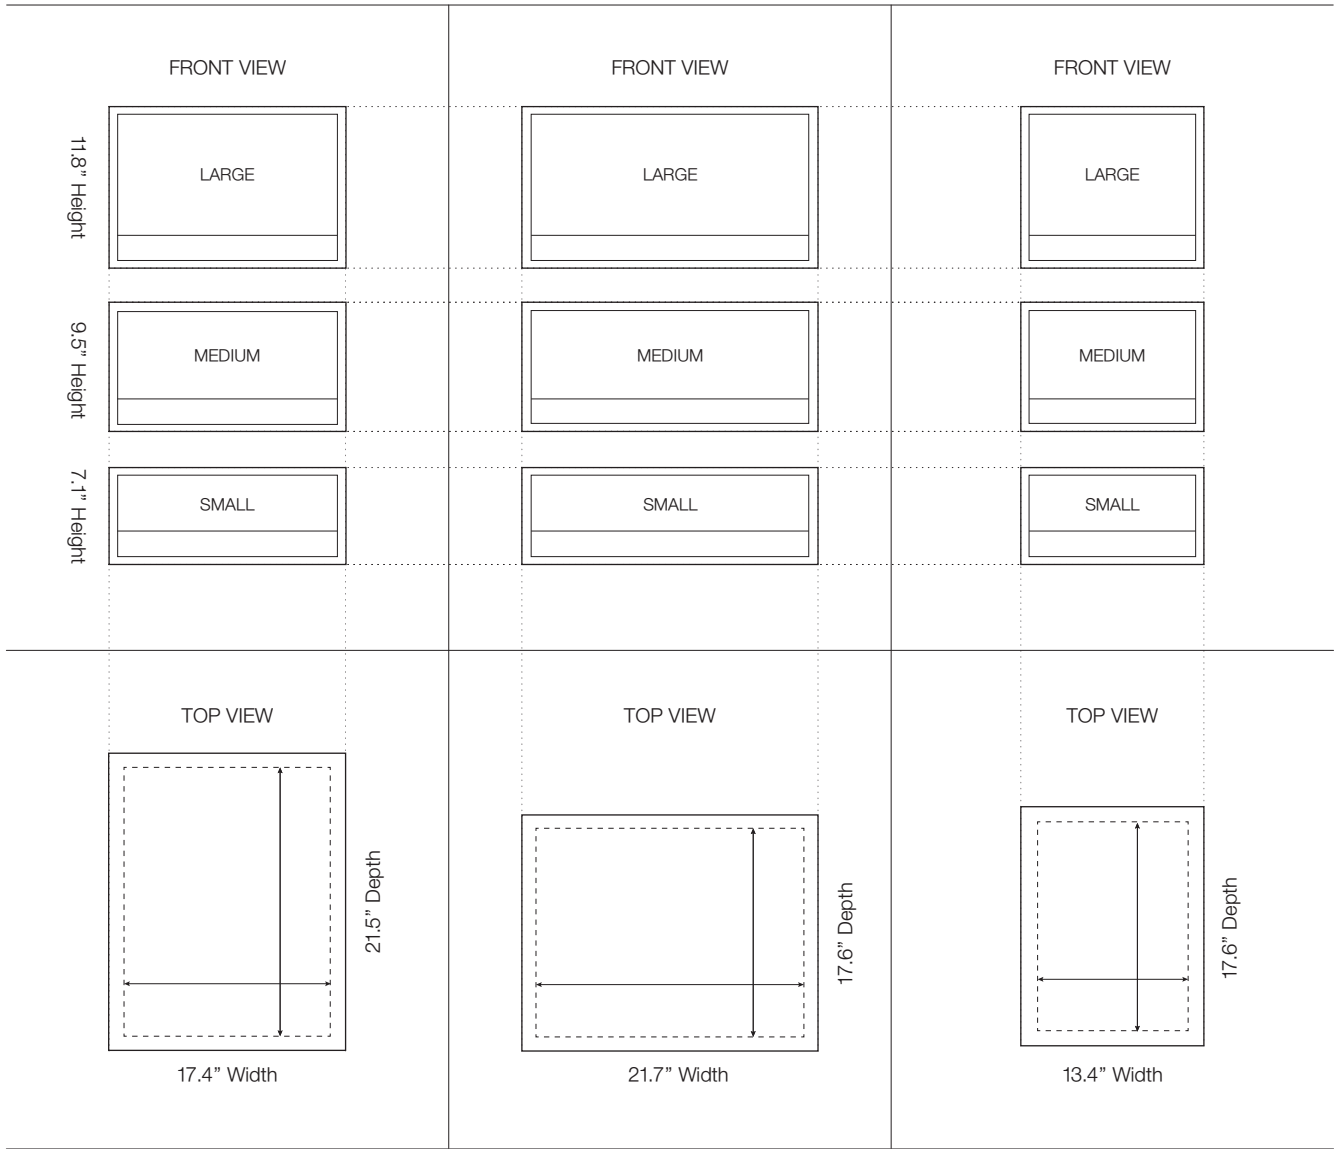

Drawer Type

Wide Drawer Type

Closet Type