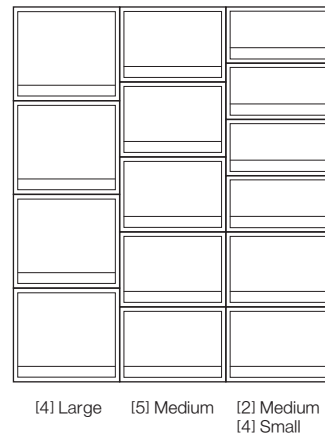

[21.7"W] Wide Drawer Type

[13.4"W] Closet Type

All combinations are 47.2" Height in total.

This diagram shows different storage units with the same depth. Our polypropylene storage is great for customizing into different spaces that fits your needs. Units with the same width and depth can stack together into varying heights.