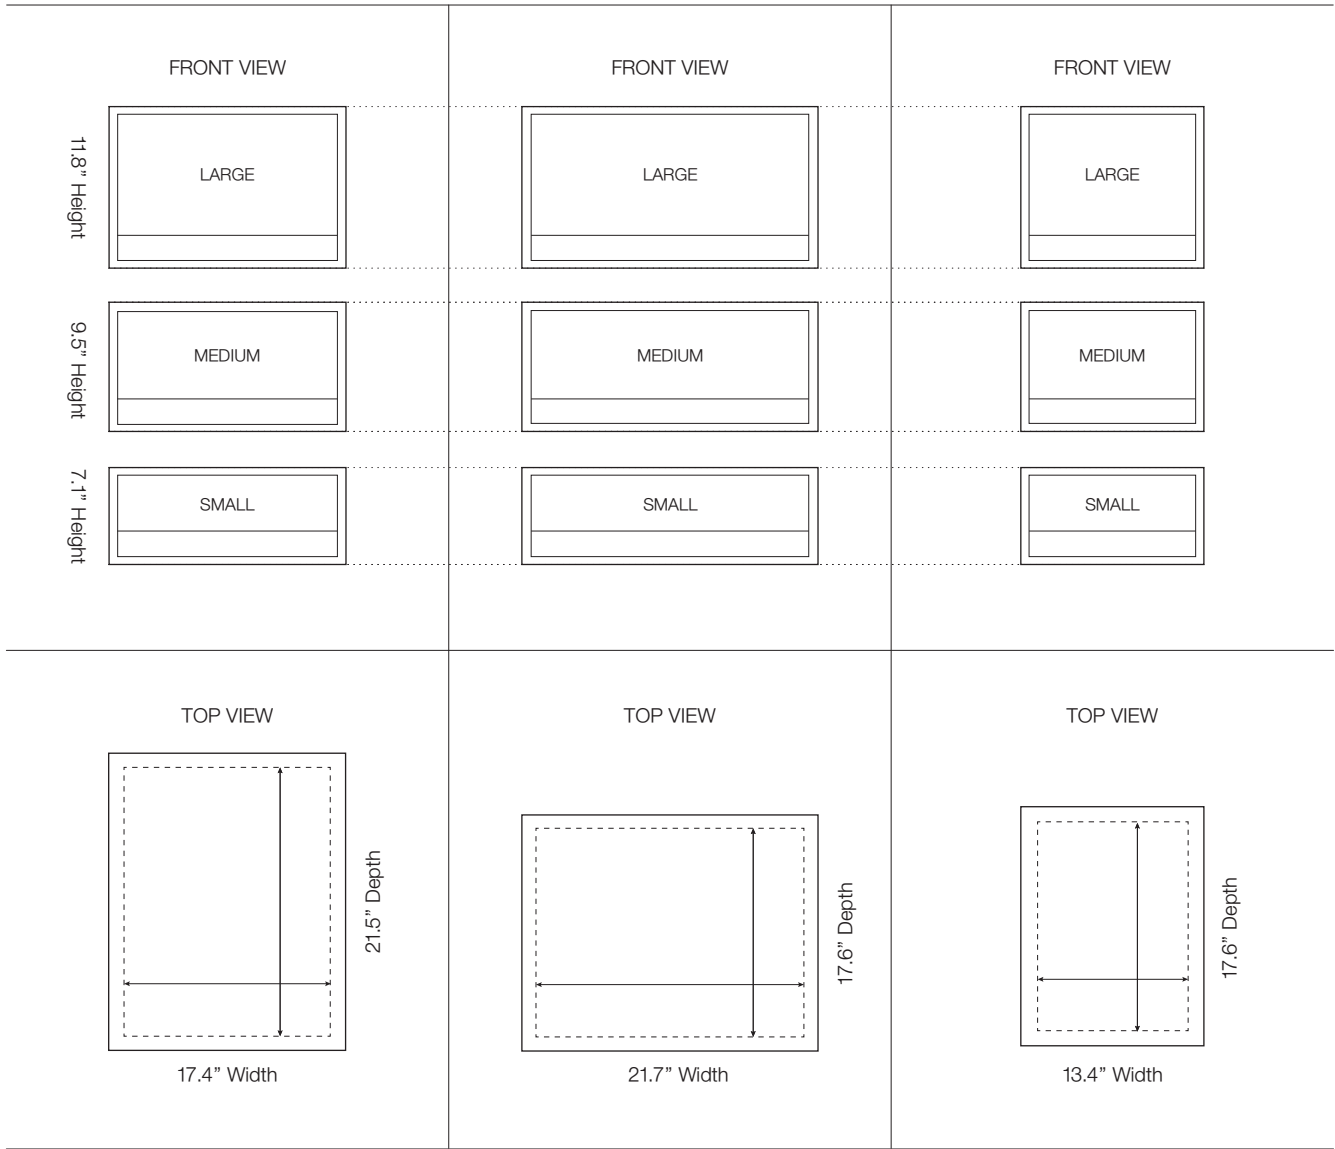

Drawer Type

Wide Drawer Type

Closet Type