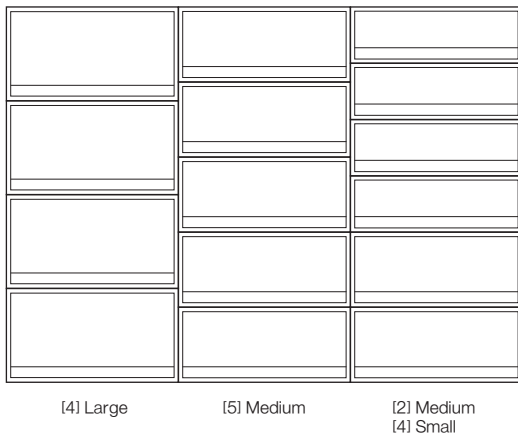

[21.7"W] Wide Drawer Type

[13.4"W] Closet Type

All combinations are 47.2" Height in total.

This diagram shows different storage units with the same depth. Our polypropylene storage is great for customizing into different spaces that fits your needs. Units with the same width and depth can stack together into varying heights.