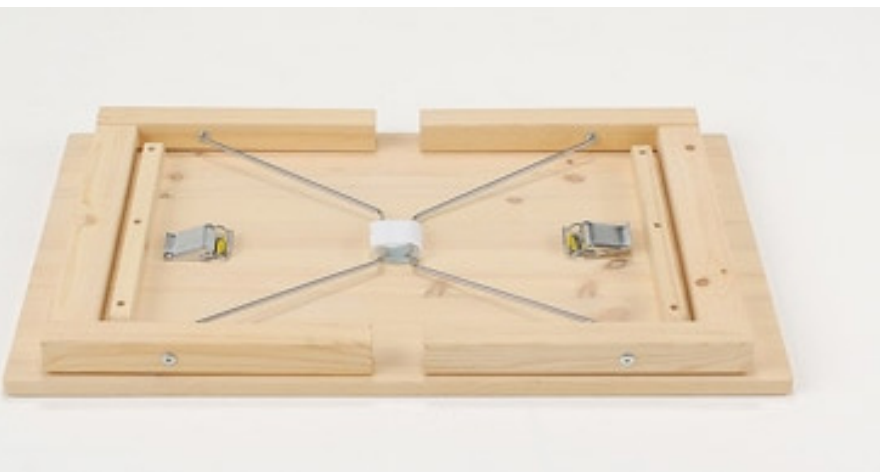

Pine Wood Mirror

W14.2" x D19.7" x H13.8"
4550512058502
$150.00

Pine Wood Folding Table (Low)

W13.5" x D19.7" x 13.8"
4548718499434
$120.00