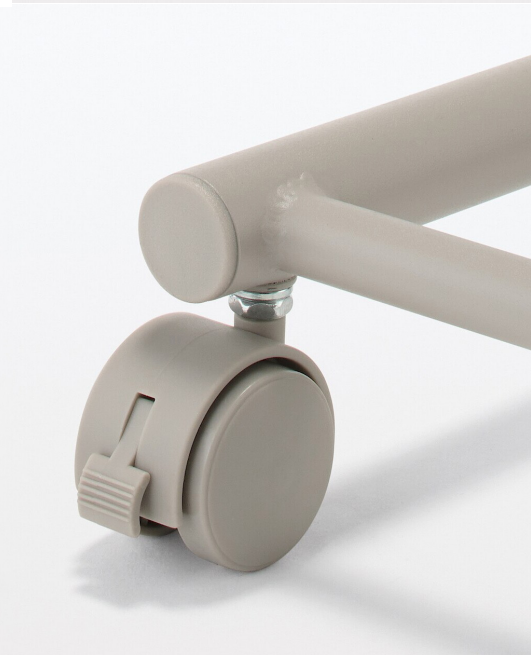

Steel Pipe Full Length Mirror

W11.4" x D16.3" x H61.8"

Warm Grey

4550583497729

$69.90