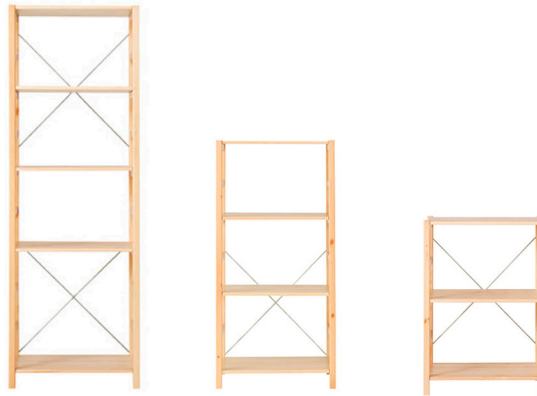

Pine Shelf Units

Pine wood that ages gracefully with use. The wood deepens in color over time, resulting in a beautiful amber. The knots in the grain also lend to the rustic charm of the shelves. Select the right height and width of the shelf to suit your space.

Standard

Large

W16.5" x D15.6" x H69.1"
4550344912027
$250.00

Medium

W16.5" x D15.6" x H47.3"
4550344912065
$200.00

Small

W22.8" x D15.6" x H32.7"
4550344912119
$150.00