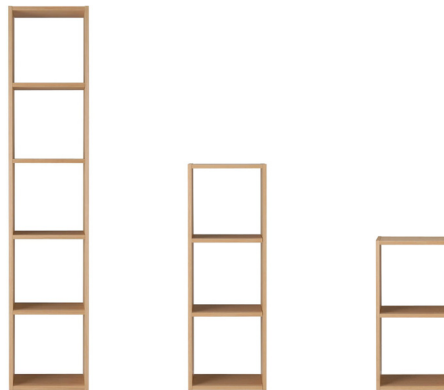

Standard / Oak

Small

W16.5" x D11.3" x H32.1"
4550002850104
$250.00