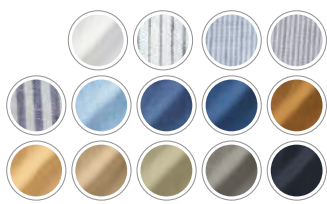

MUJI uses Linen material from Xinjiang Cotton and Normandy in France. This year, we introduce the use of organically grown linen, a fabric increasingly rare in today's world.

**10% OFF** (1 March - 04 April 2019)