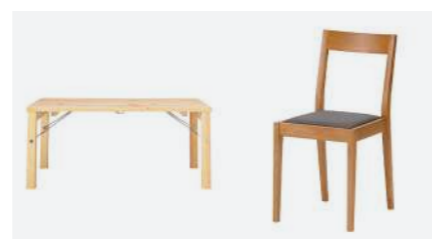

Pine Low Table & Dining Chair
15% OFF
(U.P. RM299.00 - RM1599.00)