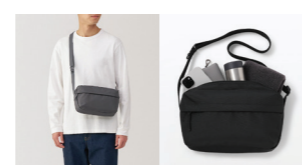

Washed Broadcloth Short Sleeve Shirt
RM69.00
(U.P. RM79.00)

Quick Dry Broadcloth Long Sleeve Blouse
RM119.00
(U.P. RM149.00)

Quick Dry Broadcloth Camisole Dress
RM139.00
(U.P. RM169.00)

Quick Dry Broadcloth Pullover Long Sleeve Dress
RM209.00
(U.P. RM249.00)

Men's & Ladies' Moisture Wicking Innerwear Series (exc bra tube)
RM45.00
(U.P. RM54.00)

Water Repellent Shoulder Bag with Back Pocket
RM59.00
(U.P. RM69.00)

Breathable Foldable Cap & Hat
RM79.00
(U.P. RM89.00)