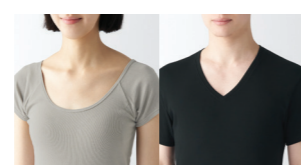

Washed Broadcloth Short Sleeve Shirt
RM69.00
(U.P. RM79.00)

Quick Dry Broadcloth Long Sleeve Blouse
RM119.00
(U.P. RM149.00)

Quick Dry Broadcloth Camisole Dress
RM139.00
(U.P. RM169.00)

Quick Dry Broadcloth Pullover Long Sleeve Dress
RM209.00
(U.P. RM249.00)