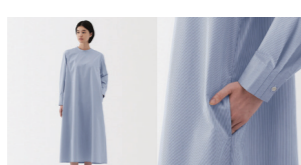

Washed Broadcloth Short Sleeve Shirt
RM69.00
(U.P. RM79.00)

Quick Dry Broadcloth Long Sleeve Blouse
RM119.00
(U.P. RM149.00)

Quick Dry Broadcloth Camisole Dress
RM139.00
(U.P. RM169.00)

Quick Dry Broadcloth Pullover Long Sleeve Dress
RM209.00
(U.P. RM249.00)