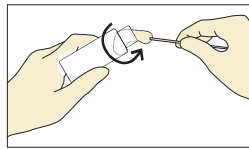

This brush is designed to wash the inside of small portion bottles. It reaches every corner of the bottle for a thorough wash.

- For use with:
PE-PET SUBDIVIDE BOTTLE 100 ml
PE-PET SUBDIVIDE BOTTLE 50 ml

● How to use
Align the brush with the bottle mouth and insert to wash. Rotating the bottle makes easier to wash the corner.

● Precautions for use

- Be careful not to touch the tip of the wire when washing the brush. Doing so may cause injury.
- Do not use this product for any other purpose than its intended use.
- Beware that the inner wire might scratch the bottle surface if scrubbed too hard.
- Do not pull bristles too hard. Doing so may cause them to fall out.
- Do not use bleach, cleansers, polishing powder or thinners.
- Do not place near an open flame or in high-temperature.
- Use and store out of children's reach.
- **After use, wash thoroughly, drain and dry.**