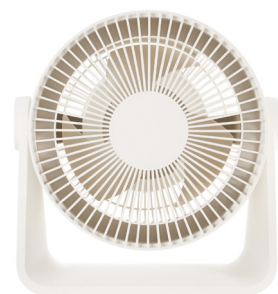

10% OFF

Room Slipper
(U.P. \$9.90 - \$19.90)

10% OFF

Wooden Tray
(U.P. \$7.90 - \$39.00)

10% OFF

Circulator Fan
(U.P. \$109.00)

10% OFF

Beads Sofa + Cover Set:

Grey Beige Charcoal Grey Dark Brown Navy

NOW: \$130

(U.P. \$189)

Denim Hickory Denim Navy Polyester Grey

NOW: \$160

(U.P. \$219)

All promotions end on 05 August 2020 or while stocks last. Check in-store for more promotions!