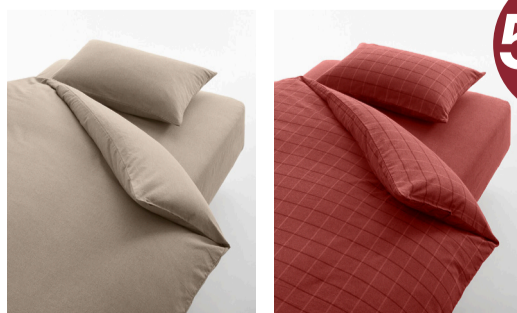

SALE

Cotton Flannel Bedlinen
(U.P. $10.90 - $93.00)

50% OFF