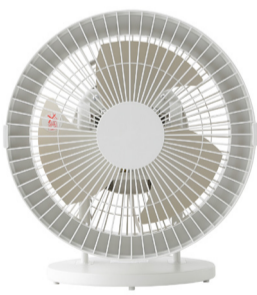

IDEÉ Pool
(Everyday Series / Iroiro No Fuku)
10% OFF
(U.P. \$6.90 - \$189)

Nylon Mesh Laundry Basket
\$16 (U.P. \$23)

Soft Carry Case
20% OFF
(U.P. Small: \$199 / Large: \$249)

NEW!
Gel Ink Pen
10% OFF
(U.P. \$1.40)

All Skincare
15% OFF
(U.P. \$1.60 - \$43)

Aroma Diffuser
Regular: \$69 (U.P. \$89)
Large: \$109 (U.P. \$139)

Urethane Cushion
20% OFF (U.P. \$33 - \$36)

Igusa / Malay Grass Slippers
\$9 (U.P. \$19.90)

Circulator Fan
\$110
(U.P. \$139)

IDEÉ Puuf Set
20% OFF
(U.P. Mini: \$199 / Regular: \$469)

Beads Cushion Set
Any 2 at \$319
(U.P. \$189 each)

Sofa / Sofa Cover
20% OFF (U.P. \$209 - \$1199)

Peanuts Chocolate
(U.P. \$4.90) / **Raisin Cookies & Pies** (U.P. \$6.90)
20% OFF